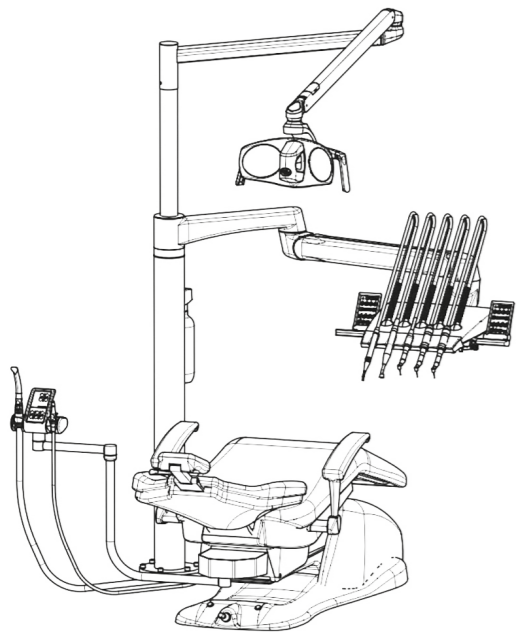

GALIT Ambidextre Dental Unit

Lamp and Dentist's Module Mounting to the Patient Chair

This design effectively organizes the workspace around the chair.

GALIT Ambidextre Dental Unit

Ceiling Mounting of the Lamp and Dentist Workstation

This configuration optimizes the use of space within the dental office.

GALIT Ambidextre Dental Unit

Floor Mounting of the Lamp and Dentist Workstation

This option provides high stability and reliability.

GALIT Ambidextre Dental Unit

Floor Mounting of the Lamp with Additional Dental Equipment and Mobile Dentist Workstation

This design ensures secure fixation for even large dental equipment, such as microscopes, while allowing easy manoeuvrability during procedures.

GALIT Ambidextre Dental Unit

Ceiling Mounting of the Lamp and Dentist Workstation to the Patient Chair

This feature frees up space around the patient and allows medical staff to change the patient's position easily.