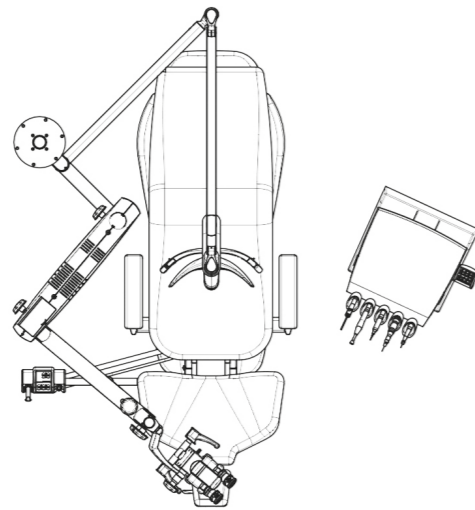

GALIT Ambidextre Dental Unit

Lamp and Dentist's Module Mounting to the Patient Chair

This design effectively organizes the workspace around the chair.

GALIT Ambidextre Dental Unit

Ceiling Mounting of the Lamp and Dentist Workstation

This configuration optimizes the use of space within the dental office.

GALIT Ambidextre Dental Unit

Floor Mounting of the Lamp and Dentist Workstation

This option provides high stability and reliability.