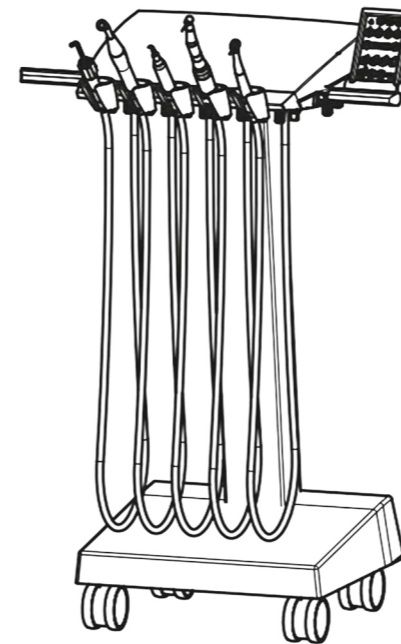

GALIT Cart-5 Dental Unit

Five-Instrument Mobile Dental Unit

This option allows for easy positioning during patient treatment.