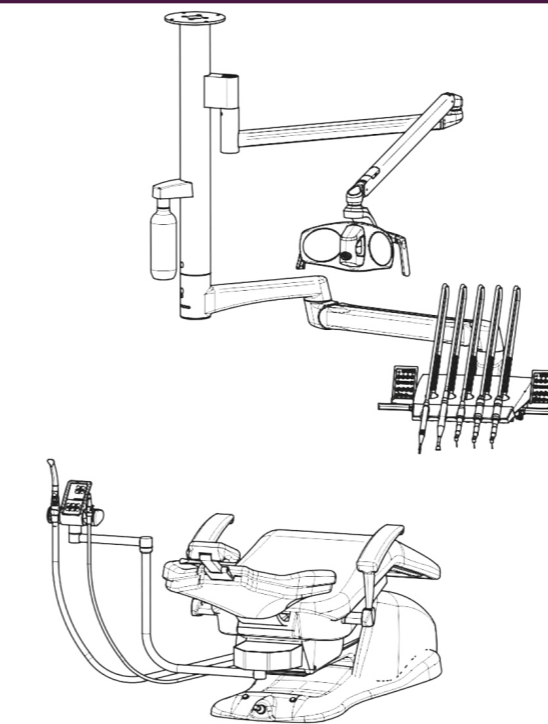

GALIT Ambidextre Dental Unit

Lamp and Dentist's Module Mounting to the Patient Chair

This design effectively organizes the workspace around the chair.

GALIT Ambidextre Dental Unit

Ceiling Mounting of the Lamp and Dentist Workstation