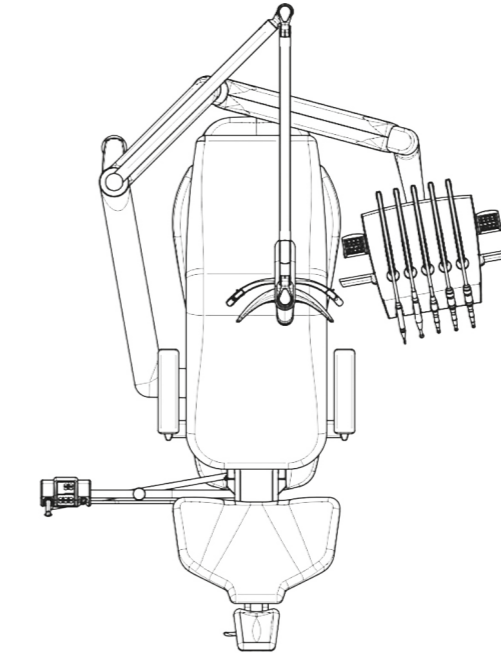

GALIT Ambidextre Dental Unit

Lamp and Dentist's Module Mounting to the Patient Chair

This design effectively organizes the workspace around the chair.

GALIT Ambidextre Dental Unit

Ceiling Mounting of the Lamp and Dentist Workstation