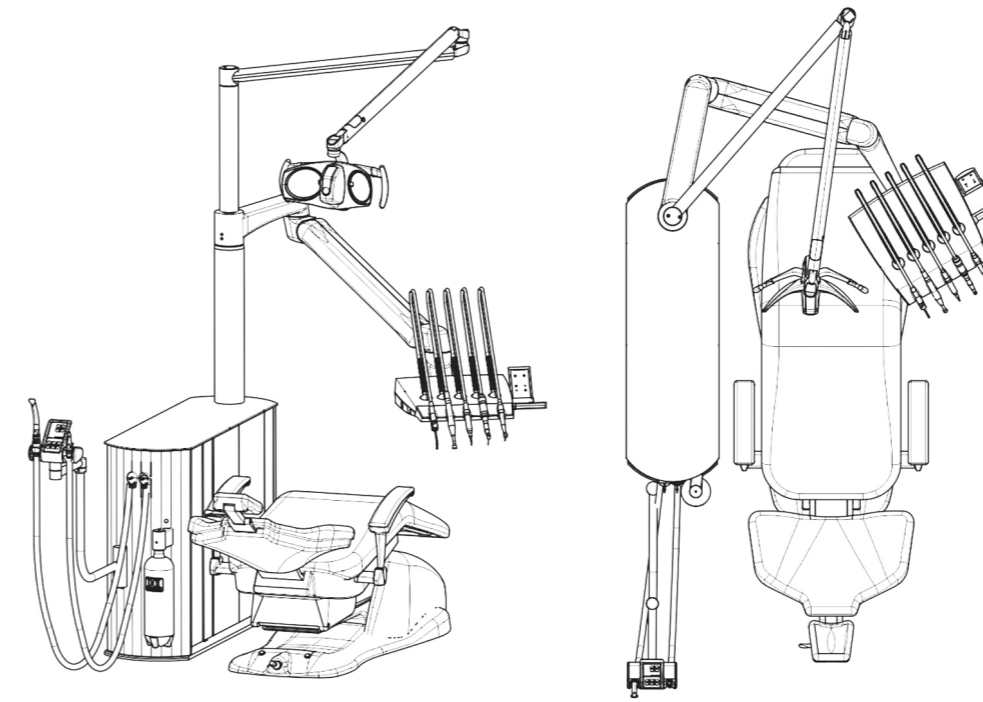

GALIT Ambidextre Dental Unit

Floor Mounting of the Lamp with Additional Dental Equipment and Mobile Dentist Workstation

This design ensures secure fixation for even large dental equipment, such as microscopes, while allowing easy manoeuvrability during procedures.

GALIT Ambidextre Dental Unit

Ceiling Mounting of the Lamp and Dentist Workstation to the Patient Chair

This feature frees up space around the patient and allows medical staff to change the patient's position easily.

GALIT

All-in-One Solution

The dental unit comes fully integrated with everything needed for operation, including the compressor and suction unit. The only requirement is a power outlet.

GALIT Autonomie Dental Unit