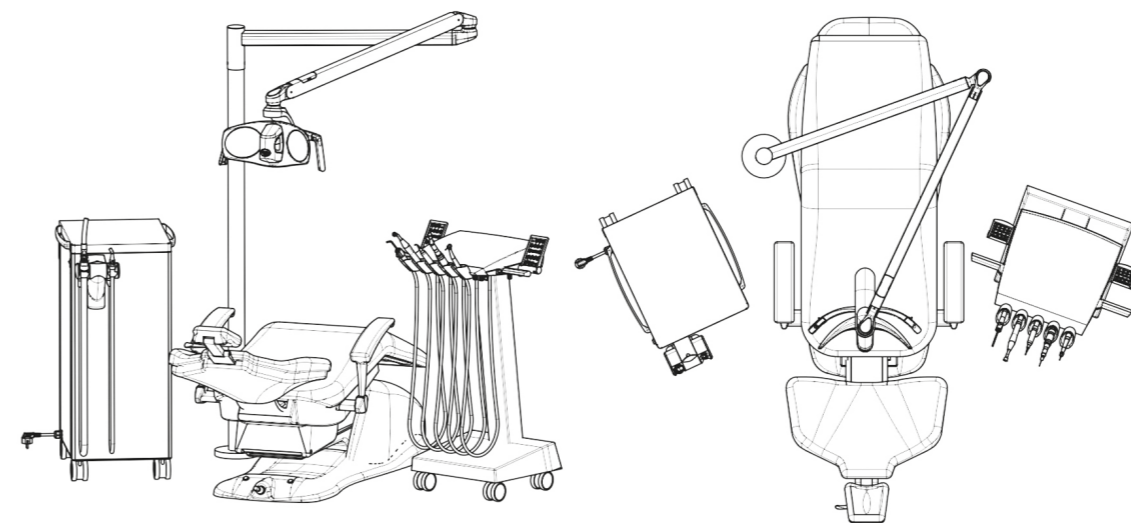

GALIT Autonomie Console Dental Unit

Fully autonomous unit featuring a chair mounted on a hydraulic block

This option creates additional free space for the dentist to work comfortably and interact closely with the patient.

GALIT

Modular Solutions

Our modular equipment allows both dentists and assistants to easily relocate and reconfigure their tools, quickly adapting to specific procedures and patient needs.

GALIT Cart-5 Dental Unit and Mobi Suc Easy Suction Device

Combination of mobile workstations for the doctor and assistant. Ceiling Mounting of the Lamp

This setup enables efficient interaction with the patient and minimal movement restrictions, thus improving workflow.

GALIT Cart-5 Dental Unit and Mobi Suc Easy Suction Device

Combination of mobile workstations for the doctor and assistant. Floor Mounting of the Lamp

This option is ideal for rooms with low ceilings or in rented offices where ceiling installations are not permitted or desired.