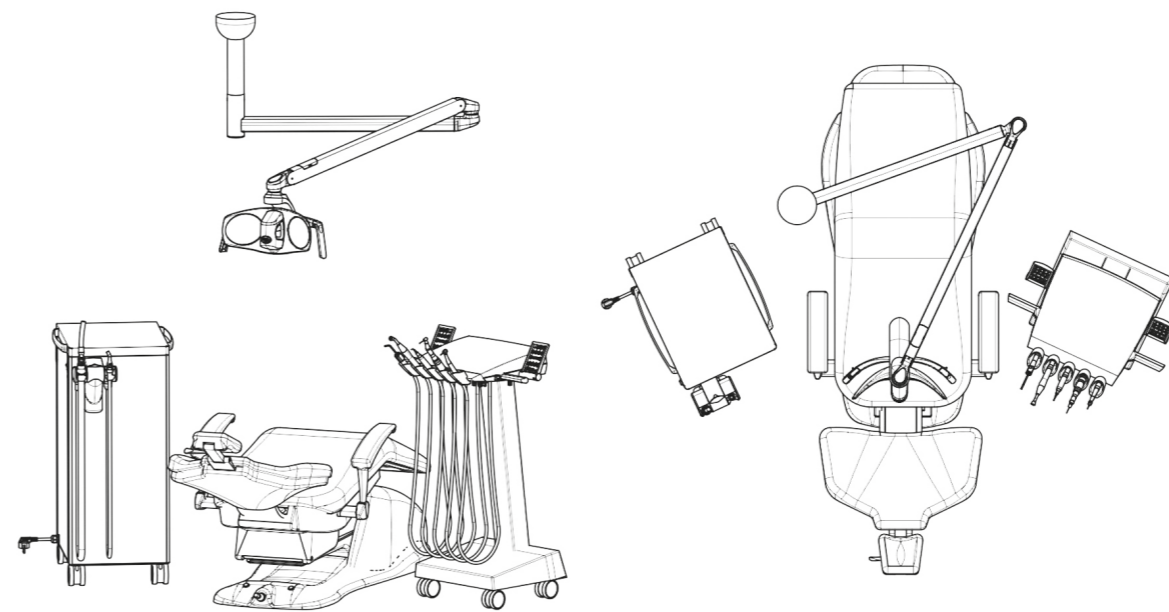

GALIT Cart-5 Dental Unit and Mobi Suc Easy Suction Device

Combination of mobile workstations for the doctor and assistant. Ceiling Mounting of the Lamp

This setup enables efficient interaction with the patient and minimal movement restrictions, thus improving workflow.