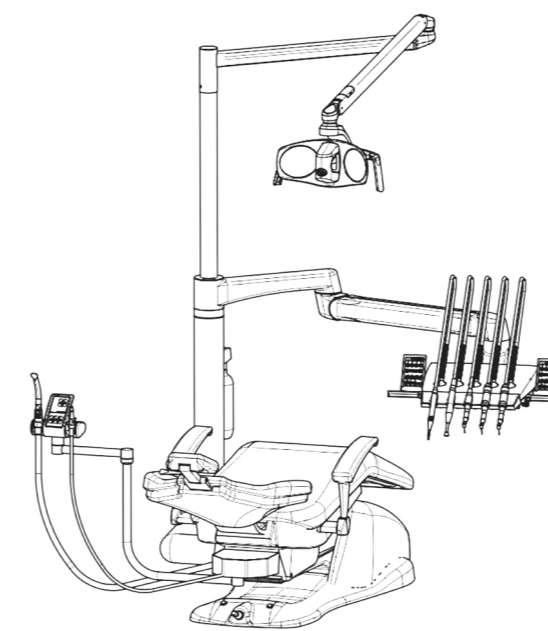

GALIT Ambidextre Dental Unit

Lamp and Dentist's Module Mounting to the Patient Chair

This design effectively organizes the workspace around the chair.

GALIT Ambidextre Dental Unit

Ceiling Mounting of the Lamp and Dentist Workstation