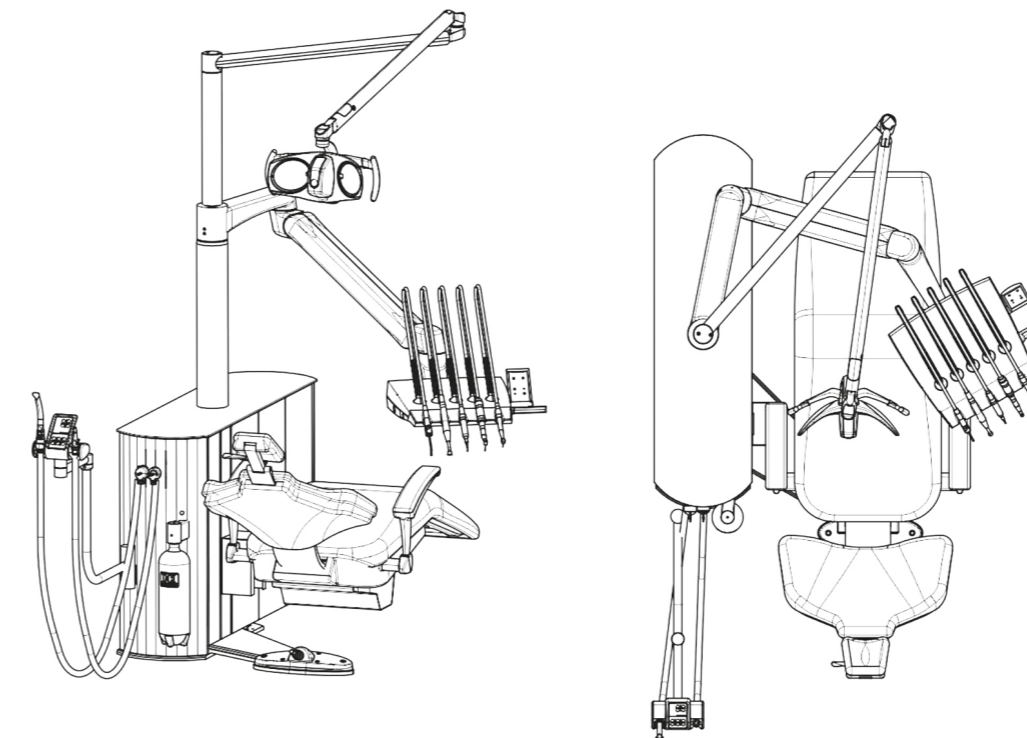

GALIT Ambidextre Dental Unit

Floor Mounting of the Lamp with Additional Dental Equipment and Mobile Dentist Workstation

This design ensures secure fixation for even large dental equipment, such as microscopes, while allowing easy manoeuvrability during procedures.

GALIT Ambidextre Dental Unit

Ceiling Mounting of the Lamp and Dentist Workstation to the Patient Chair

This feature frees up space around the patient and allows medical staff to change the patient's position easily.

GALIT

All-in-One Solution

The dental unit comes fully integrated with everything needed for operation, including the compressor and suction unit. The only requirement is a power outlet.

GALIT Autonomie Dental Unit

GALIT Autonomie Console Dental Unit

Fully autonomous unit featuring a chair mounted on a hydraulic block

This option creates additional free space for the dentist to work comfortably and interact closely with the patient.