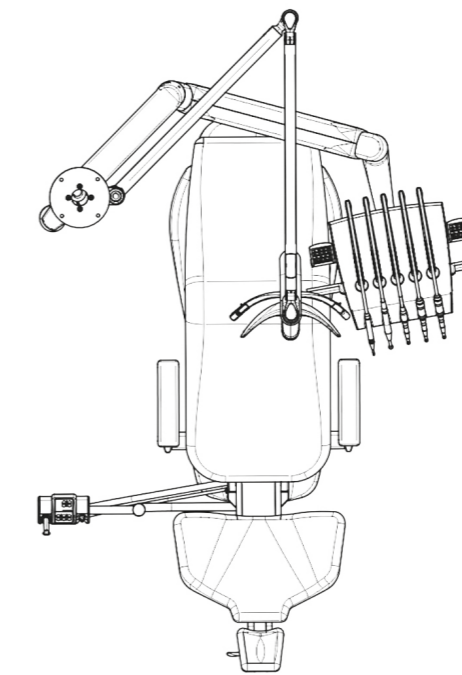

GALIT Ambidextre Dental Unit

Lamp and Dentist's Module Mounting to the Patient Chair

This design effectively organizes the workspace around the chair.

GALIT Ambidextre Dental Unit

Ceiling Mounting of the Lamp and Dentist Workstation