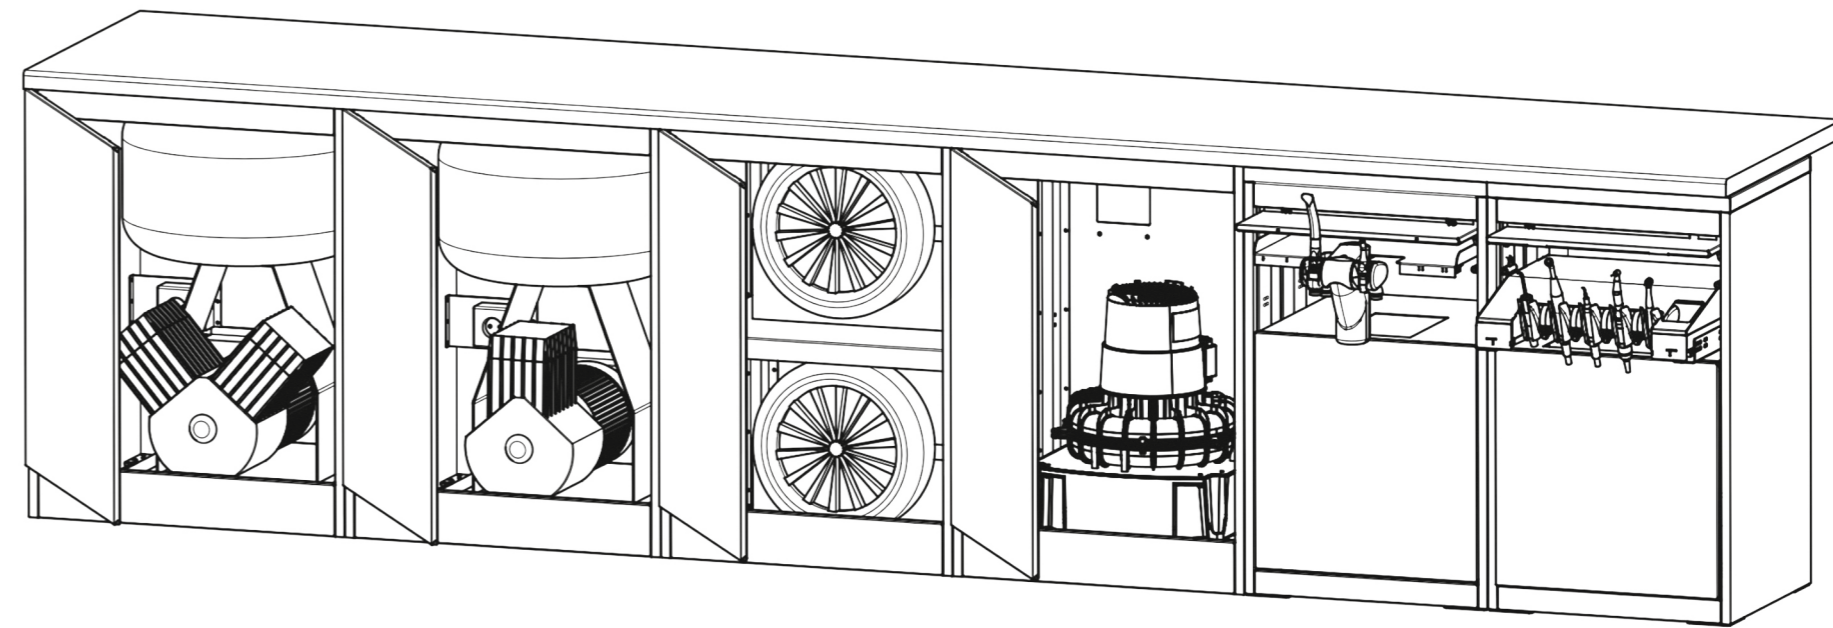

Soundproof Cabinets

The soundproof compressor and suction unit are discreetly integrated within the medical furniture modules, including the doctor and assistant stations

This design ensures quiet operation of the built-in equipment, maintaining a calm atmosphere for both patients and medical staff.