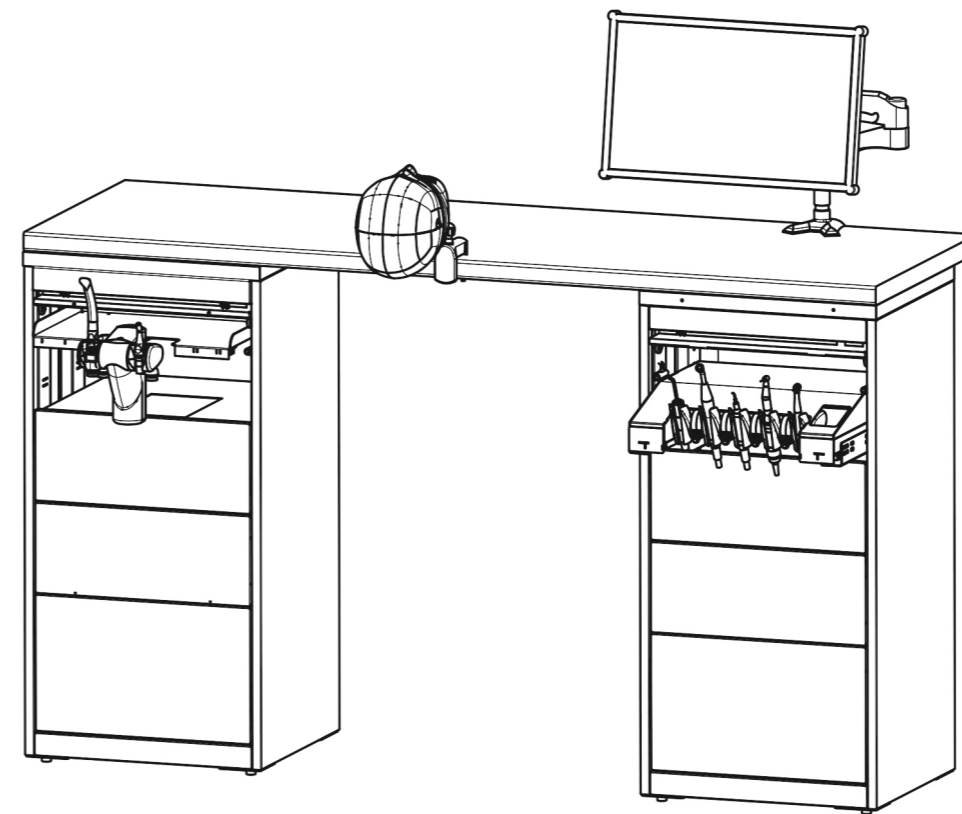

GALIT Training Table with Lamp

This table features integrated dentist and assistant tools, a training simulator, and a built-in dental lamp

This option allows students to gain practical experience aligned with contemporary clinical practices.

GALIT Training Table with Microscope

This table includes tools for both the doctor and assistant, a training simulator, and an integrated dental microscope

It simulates real treatment conditions, providing students with invaluable experience before they enter clinical practice.