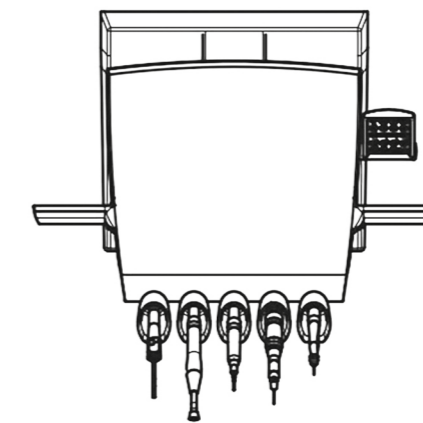

GALIT Cart-5 Dental Unit

Five-Instrument Mobile Dental Unit

This option allows for easy positioning during patient treatment.