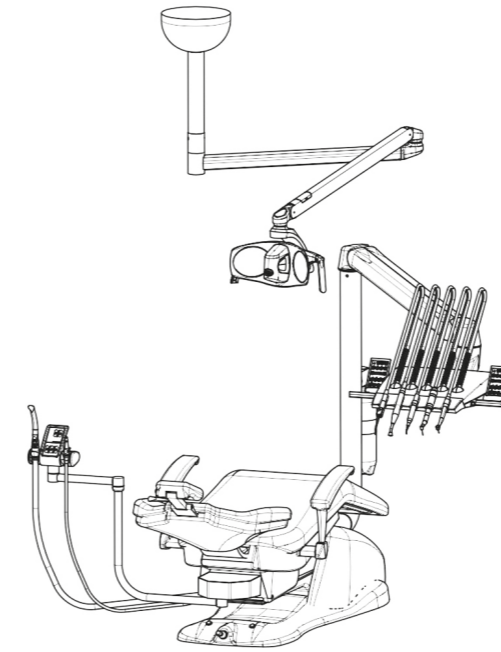

GALIT Ambidextre Dental Unit

Lamp and Dentist's Module Mounting to the Patient Chair

This design effectively organizes the workspace around the chair.

GALIT Ambidextre Dental Unit

Ceiling Mounting of the Lamp and Dentist Workstation

This configuration optimizes the use of space within the dental office.

GALIT Ambidextre Dental Unit

Floor Mounting of the Lamp and Dentist Workstation

This option provides high stability and reliability.

GALIT Ambidextre Dental Unit

Floor Mounting of the Lamp with Additional Dental Equipment and Mobile Dentist Workstation

This design ensures secure fixation for even large dental equipment, such as microscopes, while allowing easy manoeuvrability during procedures.

GALIT Ambidextre Dental Unit

Ceiling Mounting of the Lamp and Dentist Workstation to the Patient Chair

This feature frees up space around the patient and allows medical staff to change the patient's position easily.