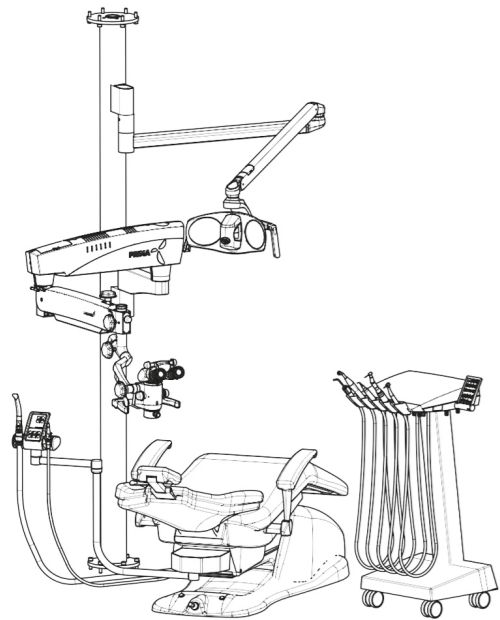

GALIT Ambidextre Dental Unit

Lamp and Dentist's Module Mounting to the Patient Chair

This design effectively organizes the workspace around the chair.

GALIT Ambidextre Dental Unit

Ceiling Mounting of the Lamp and Dentist Workstation

This configuration optimizes the use of space within the dental office.

GALIT Ambidextre Dental Unit

Floor Mounting of the Lamp and Dentist Workstation

This option provides high stability and reliability.

GALIT Ambidextre Dental Unit

Floor Mounting of the Lamp with Additional Dental Equipment and Mobile Dentist Workstation

This design ensures secure fixation for even large dental equipment, such as microscopes, while allowing easy manoeuvrability during procedures.