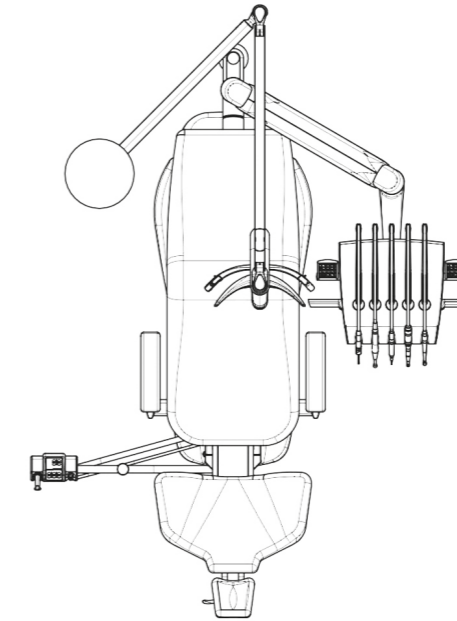

GALIT Ambidextre Dental Unit

Lamp and Dentist's Module Mounting to the Patient Chair

This design effectively organizes the workspace around the chair.

GALIT Ambidextre Dental Unit

Ceiling Mounting of the Lamp and Dentist Workstation

This configuration optimizes the use of space within the dental office.

GALIT Ambidextre Dental Unit

Floor Mounting of the Lamp and Dentist Workstation

This option provides high stability and reliability.

GALIT Ambidextre Dental Unit

Floor Mounting of the Lamp with Additional Dental Equipment and Mobile Dentist Workstation

This design ensures secure fixation for even large dental equipment, such as microscopes, while allowing easy manoeuvrability during procedures.