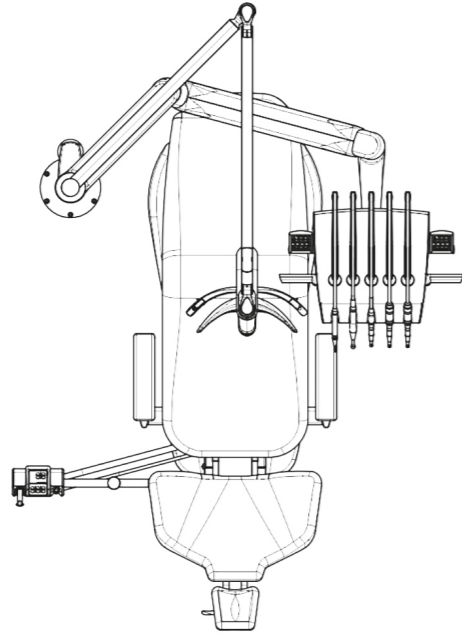

GALIT Ambidextre Dental Unit

Floor Mounting of the Lamp and Dentist Workstation

This option provides high stability and reliability.